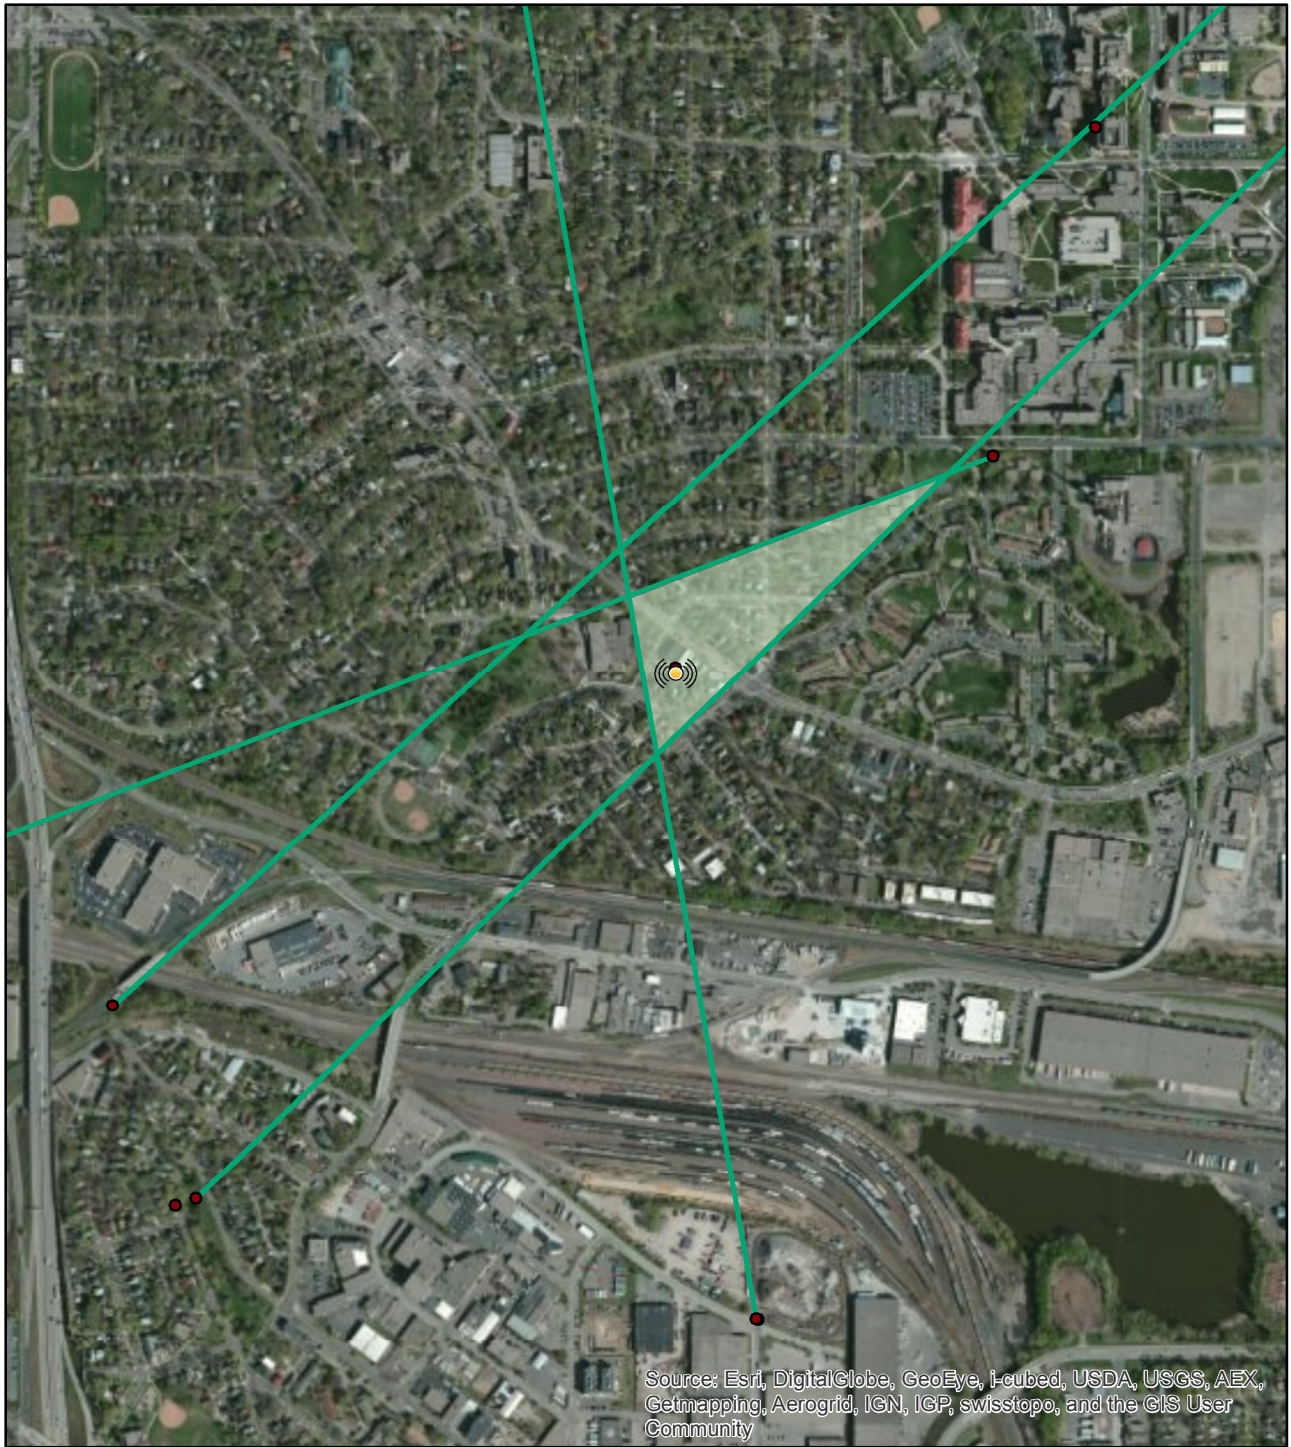

Apartment triangulation: Como Avenue & Raymond

0 0.125 0.25 0.5 Miles

Legend

beacon

GPS points

bearing

triangulation area