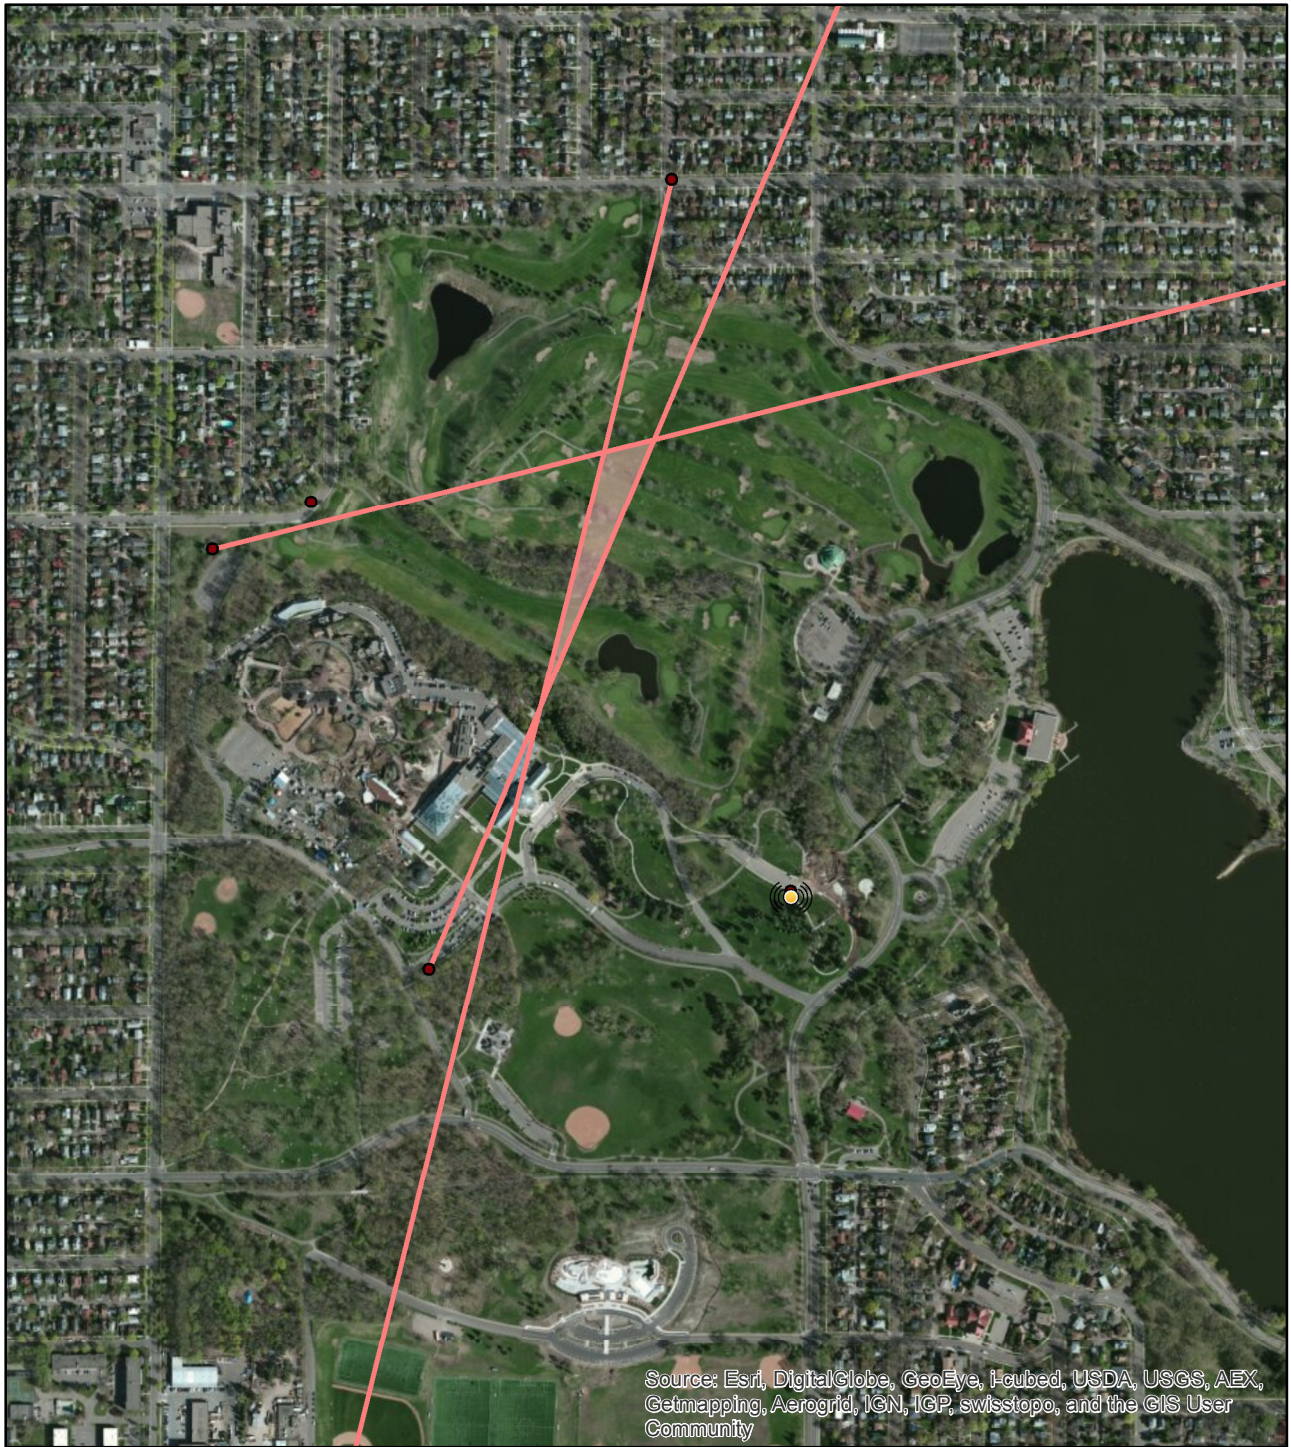

Triangulation: Como Park Conservatory

Legend

-  beacon
-  GPS points
-  bearing
-  triangulation area